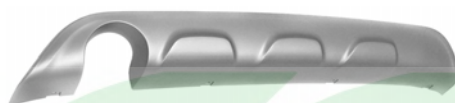

11 REAR BUMPER LOWER PANEL