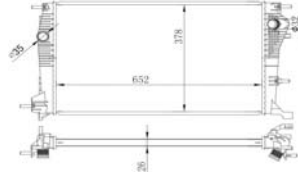

NO	CODE	DESCRIPTION	PATTERN	MODEL	YEAR	OEM	PCS	NW	GW	M3	PART LINK
1	RNB031 NA	FRONT BUMPER WITH FIHISHER		FLUENCE	13-15	620104894S(B)/6225454	1	4.00	4.50	0.0600	
2	RNB032 NA	REAR BUMPER		FLUENCE	13-15	850220041R	1				
3	RNG031 SA	GRILLE WITH CP MOULDING SET		FLUENCE	'13-'15	622561821R	5	3.00	3.50	0.0400	

5 RADIATOR MT 26MM